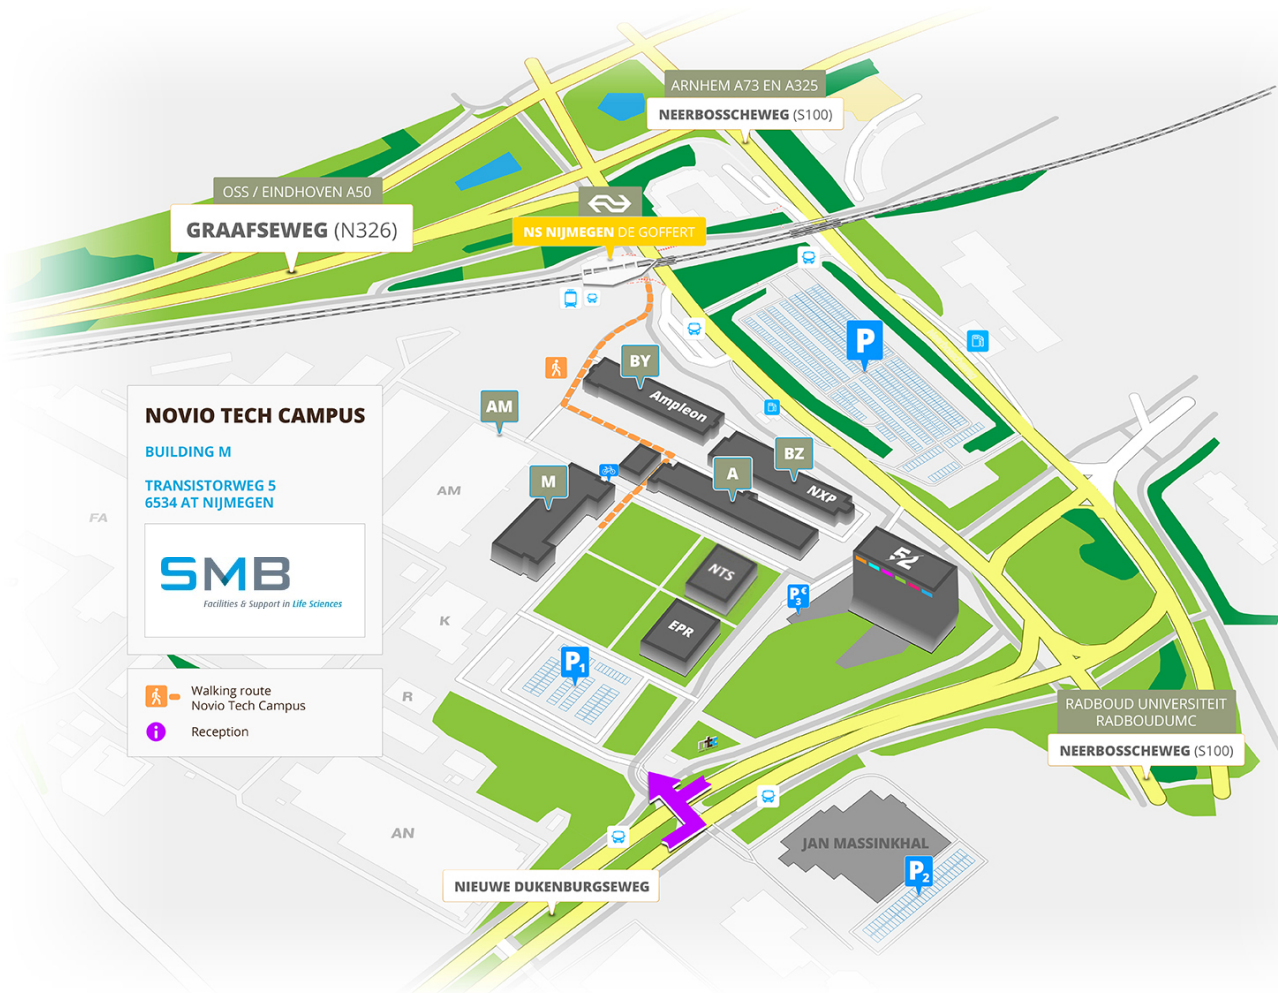

DIRECTIONS TO SMB ON NOVIO TECH CAMPUS – NIJMEGEN

SMB

Facilities & Support in Life Sciences

Address Novio Tech Campus

Transistorweg 5
6534 AT Nijmegen

Directions from Amsterdam/Utrecht

- Follow A2 to Eindhoven/Maastricht
- At intersection "Deil" take A15 to Nijmegen
- At intersection "Valburg" take A50 to Nijmegen/Venlo/Köln
- At intersection "Ewijk" take A73 to Nijmegen/Venlo/Köln
- At intersection "Neerbosch" continue to Nijmegen (note: A73 to Venlo/Köln turns right)
- Go straight-on (1 traffic light, 1 roundabout (1st exit))
- For further instructions see below "All directions"

Directions from Arnhem

- Follow A325/N325 to Nijmegen
- At the T-junction in Nijmegen Noord (Lent) please turn right to 's Hertogenbosch/Beuningen (S100)
- You will pass three roundabouts (go straight on)
- At the 4th roundabout take the third exit to Malden (S100)
- For further instructions see below "All directions"

....All directions

- You are now driving on the "Neerboscheweg"/S100
- From now on keep going straight-on (3 traffic lights) until you see the landmark building '52 degrees' at your right hand-side (see picture above)
- Turn right at the traffic light in front of '52 degrees' (towards "Novio Tech Campus"/"Winkelsteeg")
- And again turn right at the first traffic light to enter Novio Tech Campus.

Parking option 3 (paid)

At Novio Tech Campus follow the sign Fifty Two Degrees (go straight ahead). At your right hand-side you will find the entrance of the multi-storey car park in the basement of building Fifty Two Degrees.